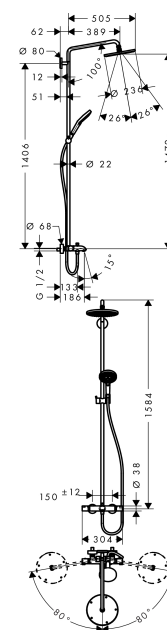

Raindance Select

Raindance Select S 240 1jet Showerpipe for bath tub

Surfaces: **chrome** Article Number: **27117000**

Description

product features

- overhead shower Raindance S 240 Air
- shower head size: 240 mm
- overhead shower angle adjustable
- spray type: RainAir (rain spray enriched with air)
- flow rate RainAir spray (at 0.3 MPa): 17 l/min
- operating pressure: min. 0.15 MPa/max. 1.0 MPa
- fully chrome-plated spray disc
- shower arm length: 460 mm
- swivel shower arm
- thermostat Ecostat Comfort
- flow rate bath filler: 20 l/min
- safety lock at 40° C
- adjustable hot water limitation
- outlets controlled via turning handle
- installation type: exposed installation
- height-adjustable hand shower holder

consists of

- Isiflex shower hose 2.00 m (#28274XXX)
- Raindance Select S 120 3jet hand shower (#26530XXX)

Technology

Product image

Scale drawing

Raindance Select

Raindance Select S 240 1jet Showerpipe for bath tub

Surfaces: **chrome** Article Number: **27117000**

Flowchart